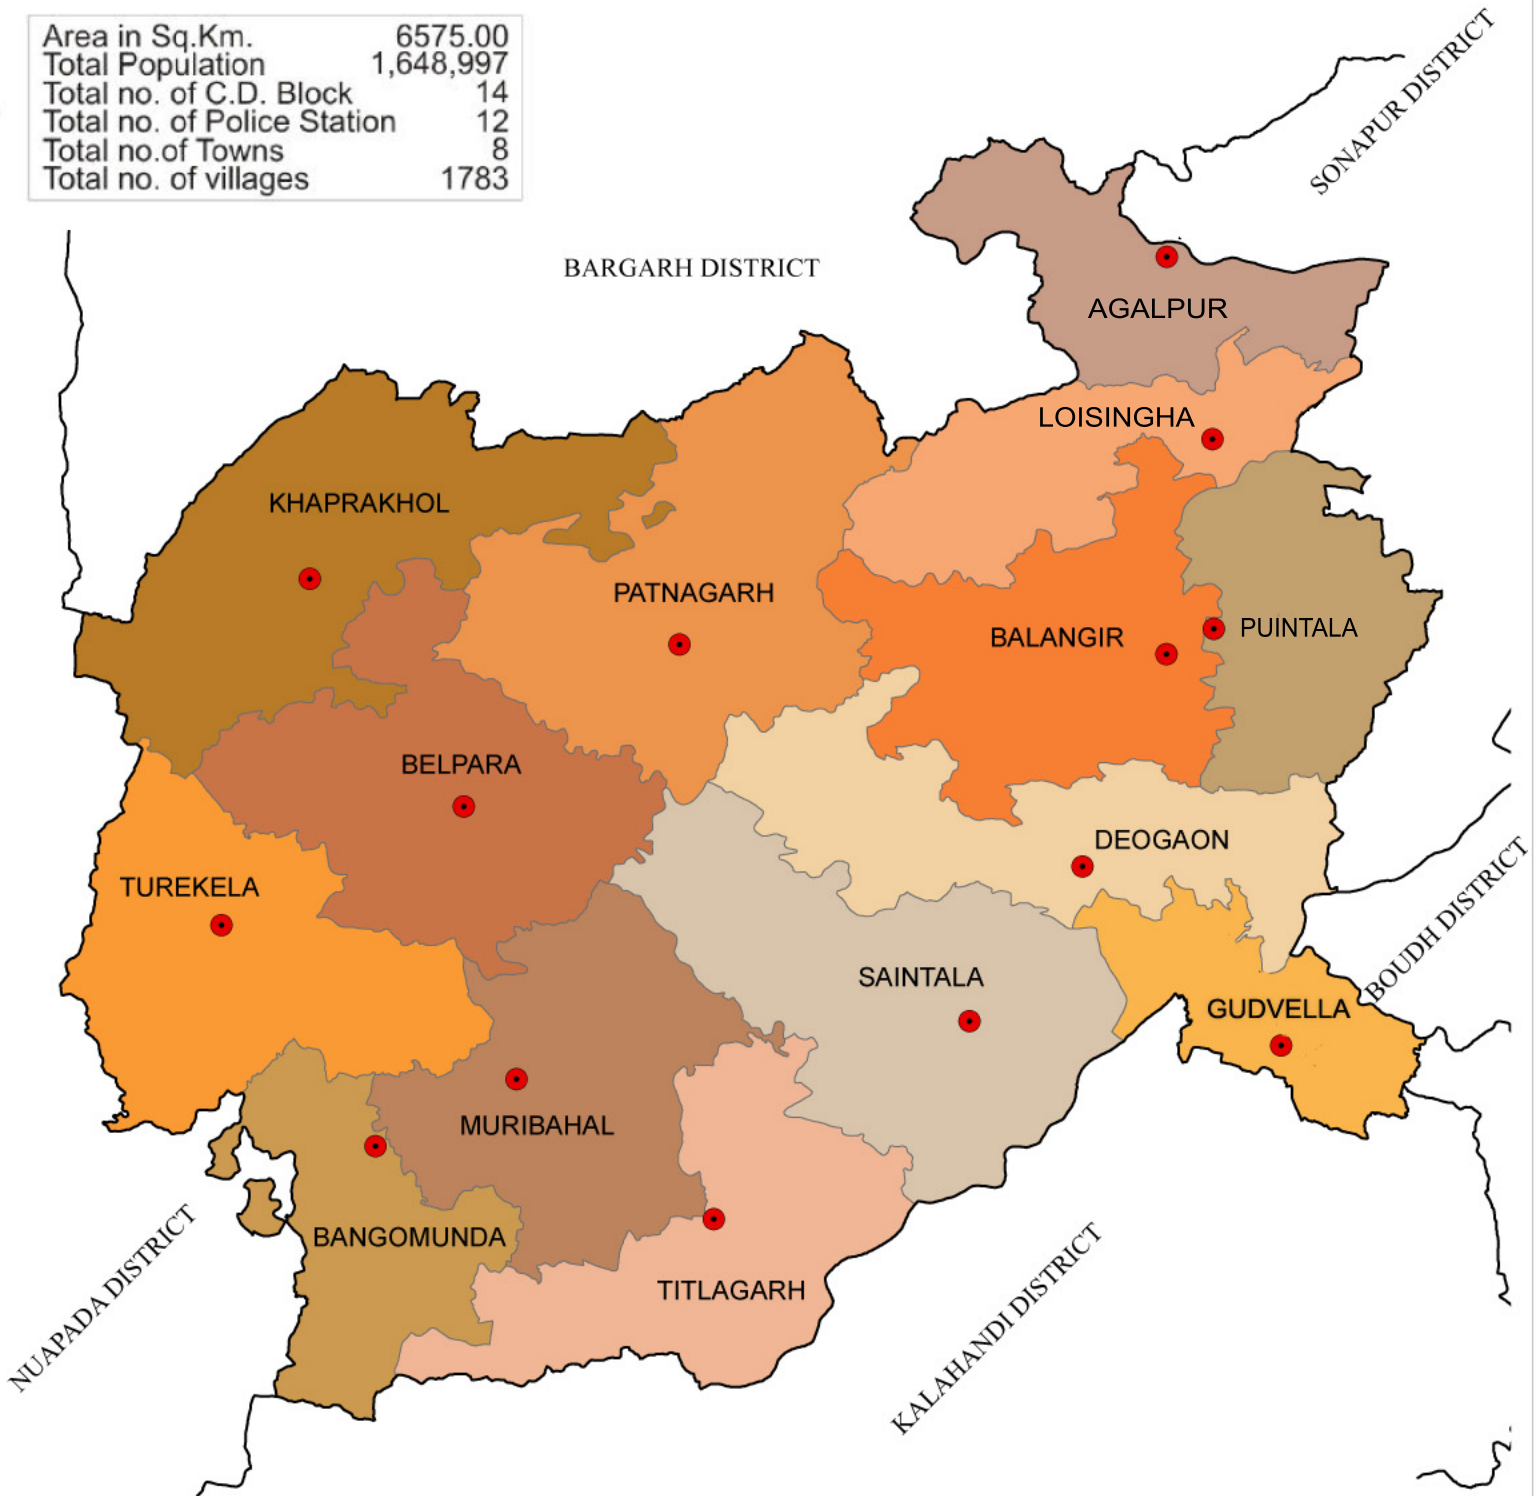

BLOCK MAP DISTRICT : BALANGIR

| | |
|-----------------------------|-----------|
| Area in Sq.Km. | 6575.00 |
| Total Population | 1,648,997 |
| Total no. of C.D. Block | 14 |
| Total no. of Police Station | 12 |
| Total no. of Towns | 8 |
| Total no. of villages | 1783 |

LEGEND

- DISTRICT BOUNDARY
- BLOCK BOUNDARY
- BLOCK HEAD QUATER