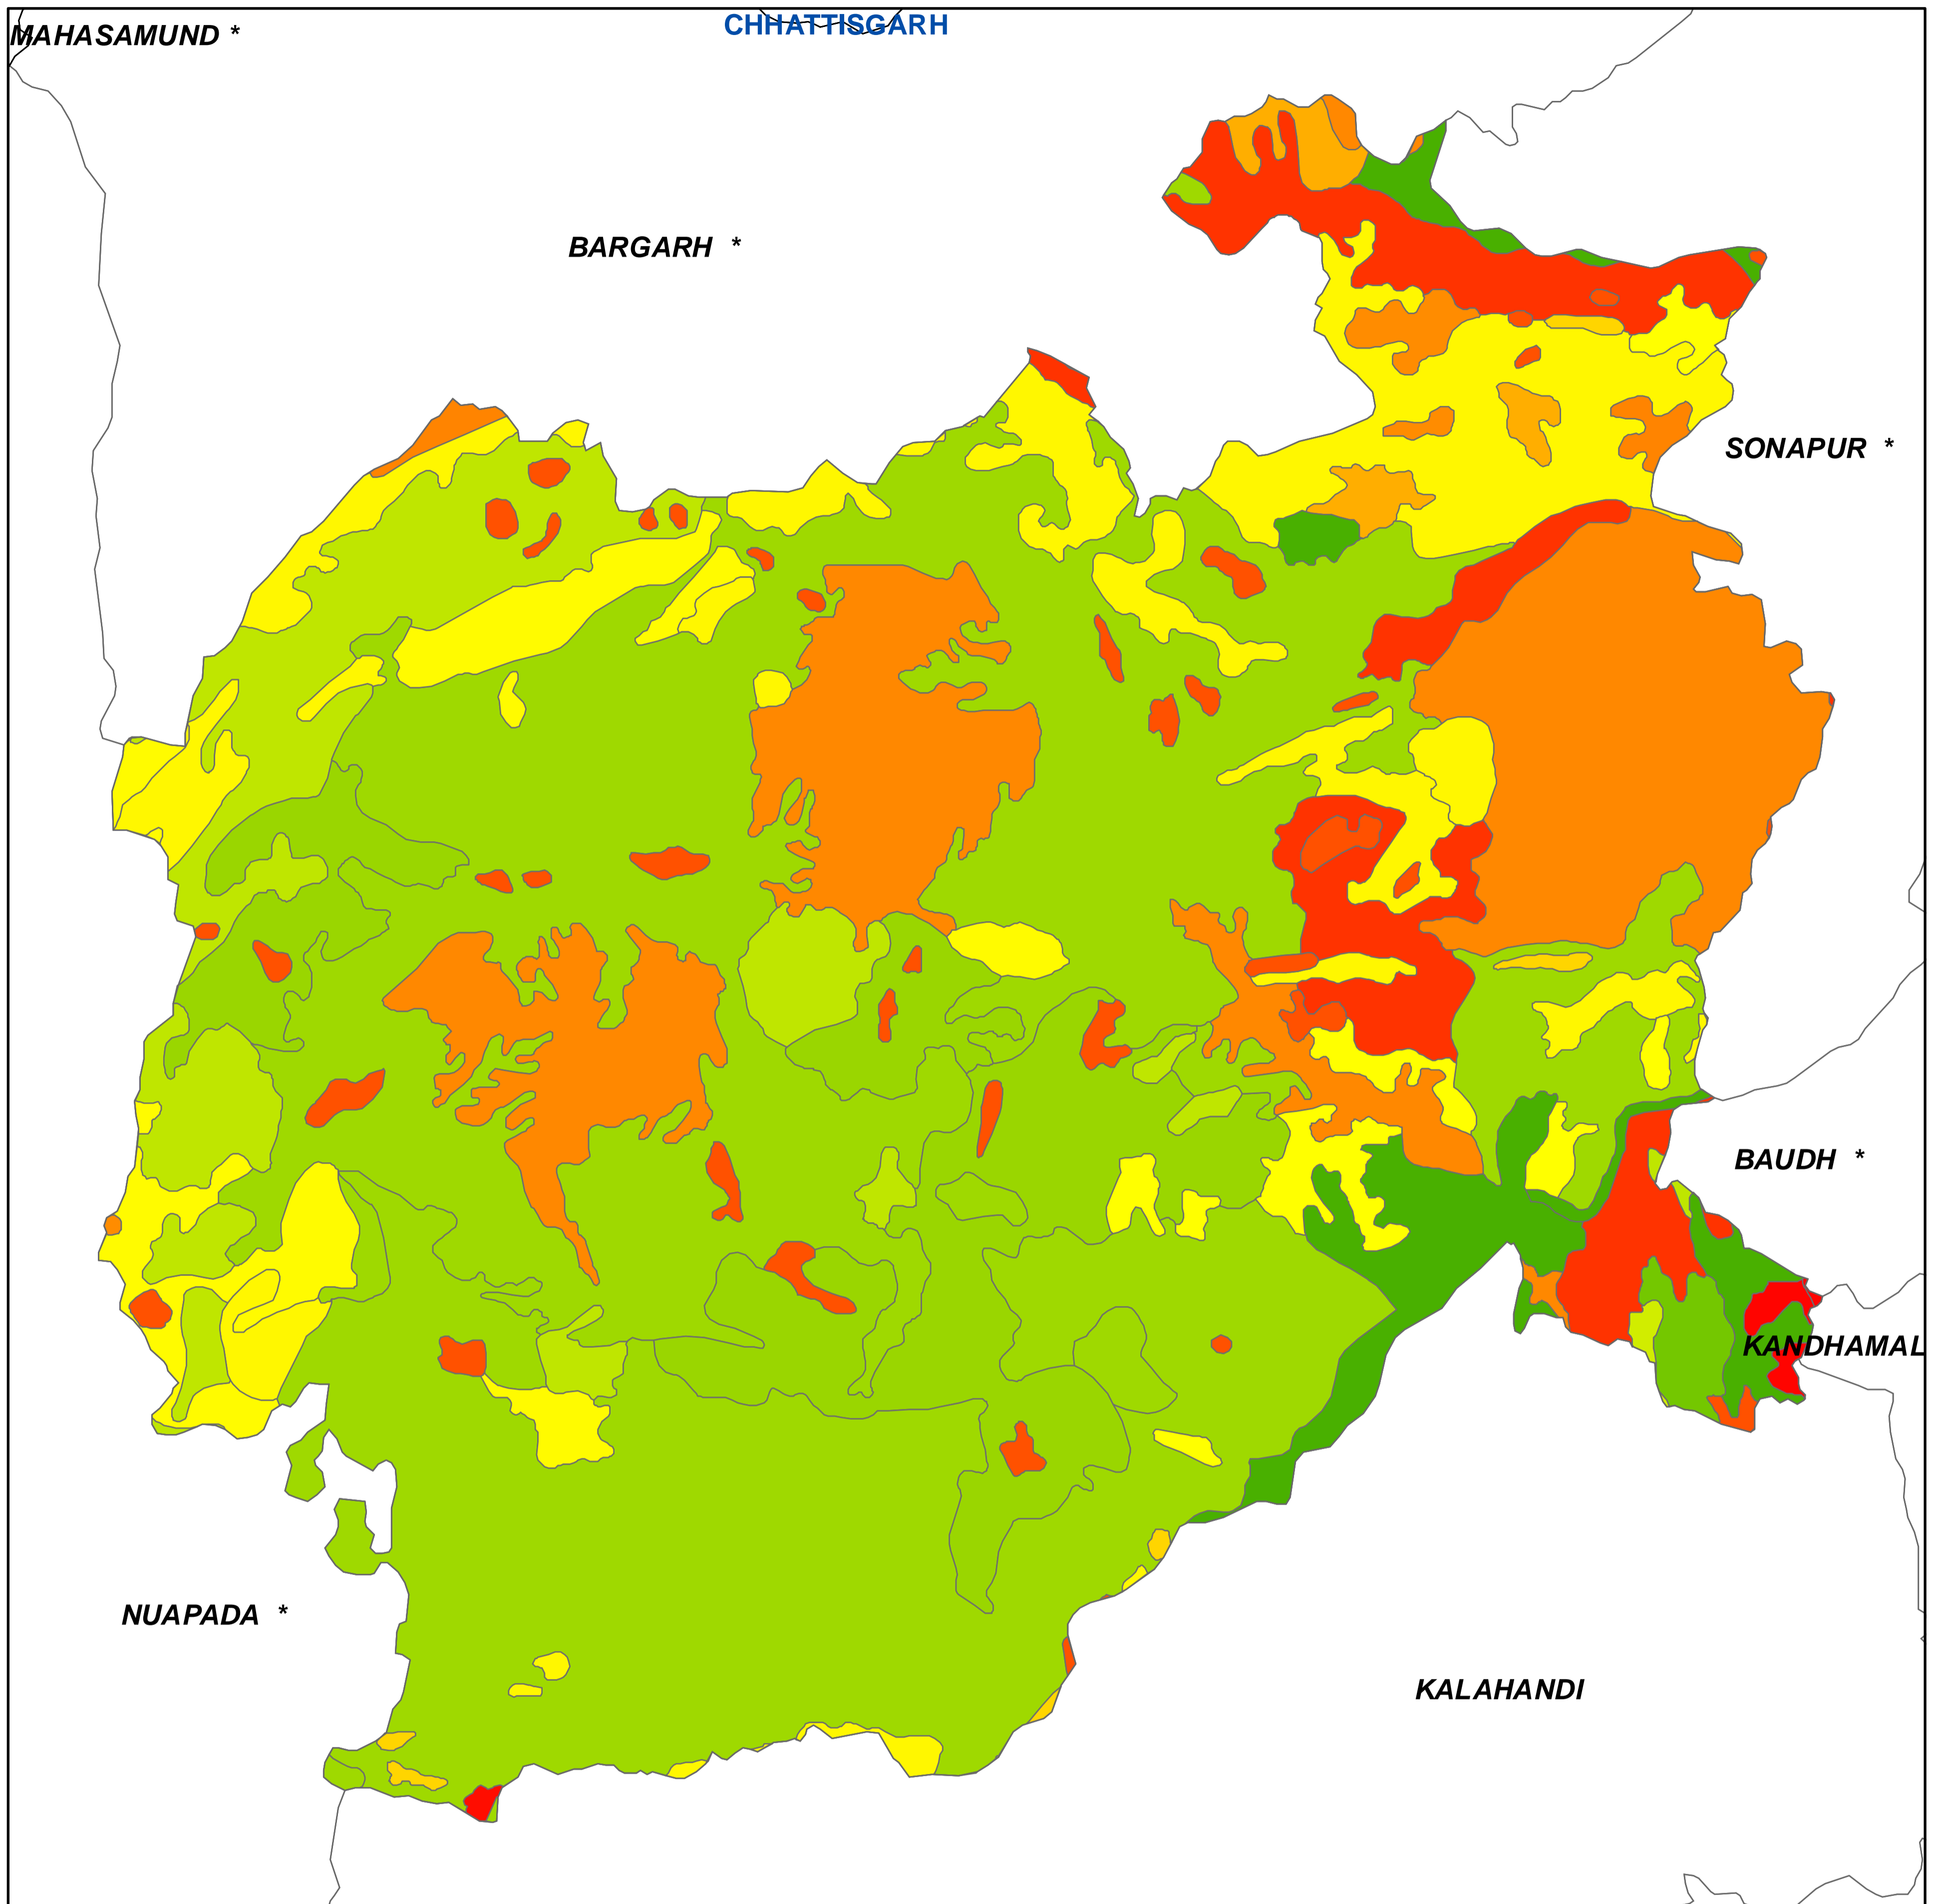

DISTRICT ATLAS - BALANGIR

Legend

- State Boundary
- District Boundary

SOIL MAP

2

0 3.5 7 14 21 28 35 km

Source : SOI

Maps Composed by NIC